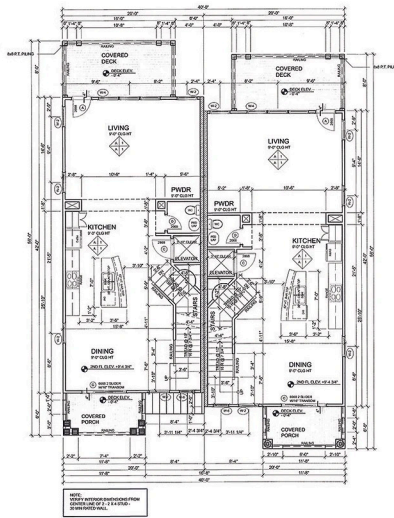

SHACKLEFORD FLOOR PLANS • 2,220 SQFT

1ST FLOOR PLAN

2ND FLOOR PLAN

3RD FLOOR PLAN