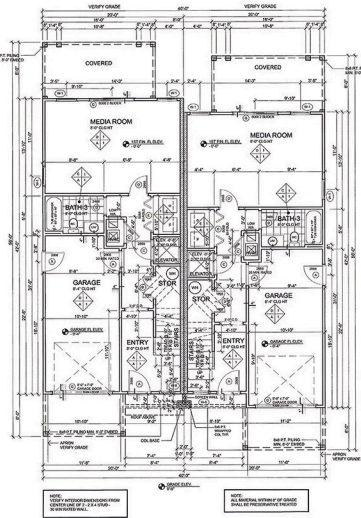

SHACKLEFORD FLOOR PLANS • 2,220 SQFT

1ST FLOOR PLAN

2ND FLOOR PLAN

3RD FLOOR PLAN