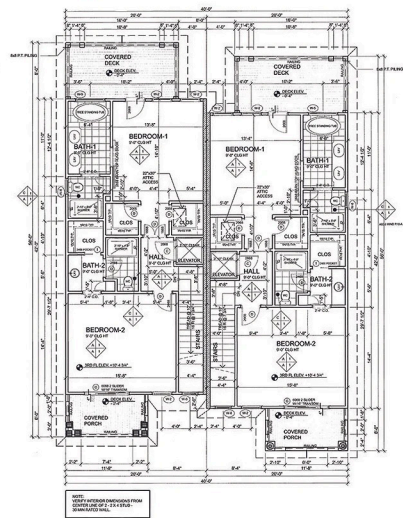

SHACKLEFORD FLOOR PLANS • 2,220 SQFT

1ST FLOOR PLAN

2ND FLOOR PLAN

3RD FLOOR PLAN