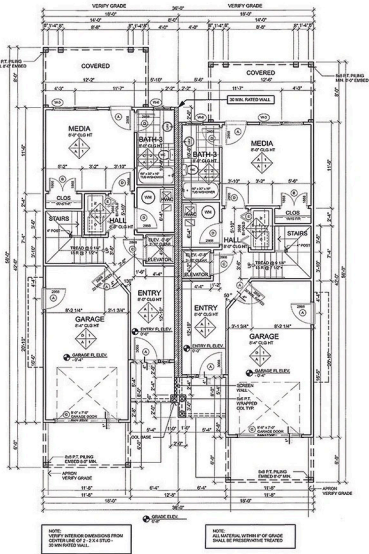

# WADE SHORE FLOOR PLANS • 1,917 SQFT

## 1ST FLOOR PLAN

## 2ND FLOOR PLAN

## 3RD FLOOR PLAN