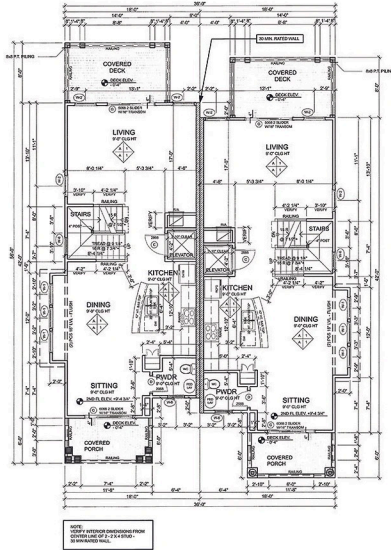

# WADE SHORE FLOOR PLANS • 1,917 SQFT

## 1ST FLOOR PLAN

## 2ND FLOOR PLAN

## 3RD FLOOR PLAN