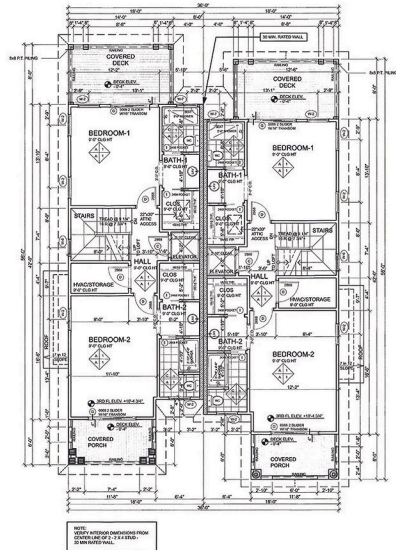

# WADE SHORE FLOOR PLANS • 1,917 SQFT

## 1ST FLOOR PLAN

## 2ND FLOOR PLAN

## 3RD FLOOR PLAN