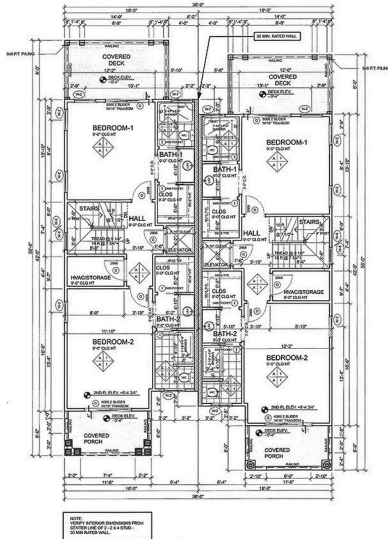

BIRD SHOAL FLOOR PLANS • 1,917 SQFT

1ST FLOOR PLAN

2ND FLOOR PLAN

3RD FLOOR PLAN