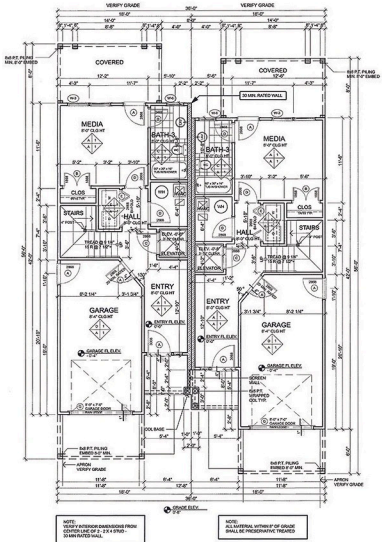

BIRD SHOAL FLOOR PLANS • 1,917 SQFT

1ST FLOOR PLAN

2ND FLOOR PLAN

3RD FLOOR PLAN