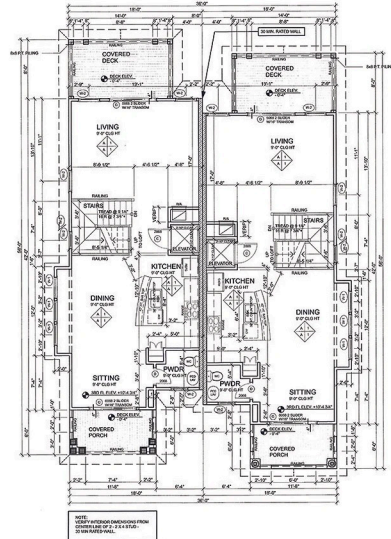

BIRD SHOAL FLOOR PLANS • 1,917 SQFT

1ST FLOOR PLAN

2ND FLOOR PLAN

3RD FLOOR PLAN